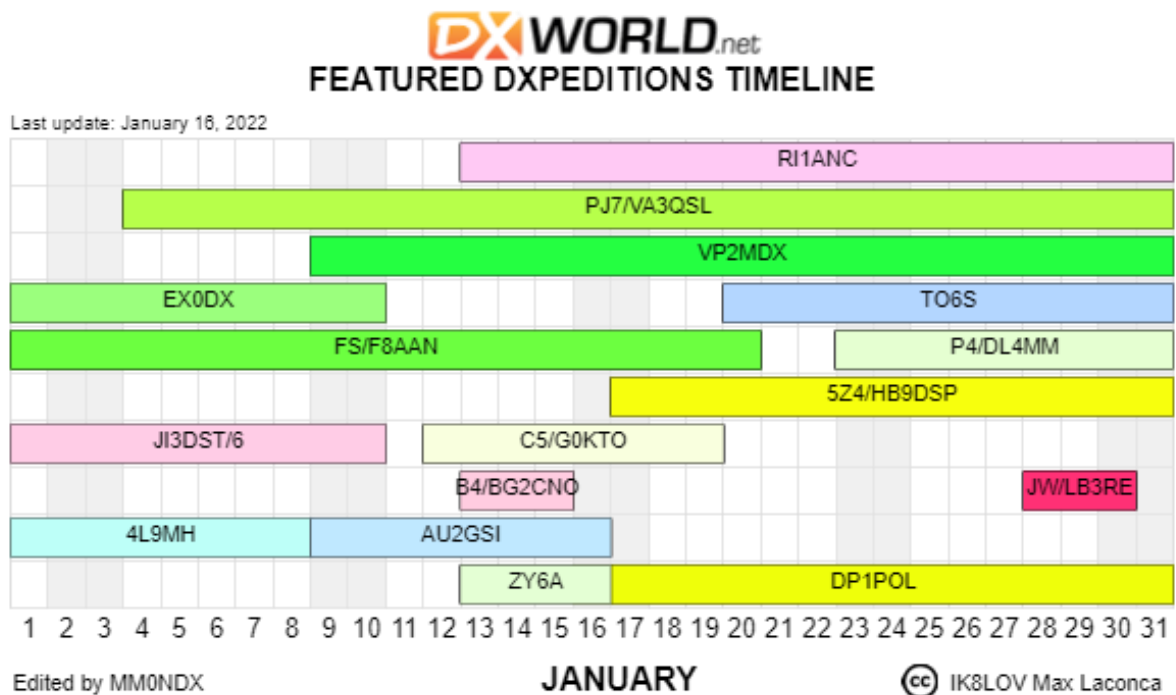

Antarctica base stations

Concordia Base David FT4YM/P has completed his work at Little Dome C and is now back to Concordia. Unfortunately, a machine generated a S8 QRM and the power supply only provided 11V forcing him to use 50watts; that's why he only made a dozen QSOs in 2days. He said "Headphones on my head, I gave auditory reports through a S8 QRM level, it was just like hell but I have made my best".

Halley VI Base Seba, SQ1SGB will again be active from Halley VI(a) Base, Antarctica as VP8/SQ1SGB starting November 18 and staying until January 31. During his stay, building of a rhombic antenna (primarily for aircraft comms on 40m) is planned. This was also allow Seba to transmit on that band when time permits. Check 7190. QSL via EB7DX.

Neumayer Station III Felix, DL5XL is once again active as DP1POL until mid-February. Operation mainly on 15 and 30 meter using CW and FT8.

Vostok Base Alex, UG1A (ex-RD1AV) will again be active in his spare time from Vostok Base as RI1ANC starting January 13 until the beginning of February 2022. Activity mostly in CW. Alex is the seasonal drill team leader at the base. QSL via RN1ON, CL OQRS, Direct, Buro.

DXCC timeline

ANNOUNCEMENTS

Announced DX

THE NEWCOMERS

8Q, MALDIVES Nobby, G0VJG will be active from Innahura island as 8Q7CQ during March 4-18. Activity from 80 to 10 meter (including 60m), SSB using a Butternut HF6V and dipole. Participation in the ARRL DX SSB contest. QSL via M0OXO.

D4, CAPE VERDE Oliver DJ5QW will be operating as D4CW and D44DX between February 19 and March 2. Activity from 80 to 10 meter using CW and SSB. QSL via bureau.

FS, ST MARTIN Peter, G4SHO will soon be active in 'holiday-style' as FS/call. Operation on HF. QSL via LoTW.

J6, ST LUCIA J69DS, K9HZ, KA4RRU, WA4PGM and W0CN will be active from Soufriere, St Lucia as J68HZ during March 1 to March 7. QRV from 160 to 10 meter, an entry in the ARRL DX SSB Contest is included. QSL via K9HZ direct, LoTW, Club Log OQRS.

VP5, TURKS & CAICOS Dave, K0KQK will be QRV as VP5/call from Grand Turk in March 2022. Operation on HF using an end-fed wire in a palm tree. QSL via LoTW.